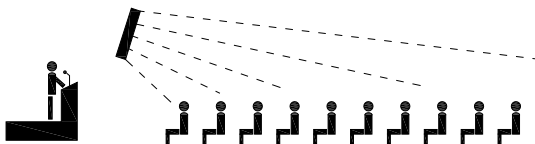

Professional Public Address System

WS-8xx Series Series Aluminium Column Speaker

SPEAKER

www.emix.com.my

TECHNICAL SPECIFICATIONS

	WS-810	WS-820	WS-830	WS-840
Loud Speaker	4inch x 1 4inch x 1	4inch x 2 4inch x 1	4inch x 3 4inch x 1	4inch x 4 4inch x 1
Input	5W / 10W	10W / 20W	15W / 30W	20W / 40W
Frequency Response	150 - 13,000Hz	150 - 13,000Hz	150 - 13,000Hz	150 - 13,000Hz
Impedance	2k Ω / 1k Ω	1k Ω / 500 Ω	666 Ω / 333 Ω	500 Ω / 250 Ω
S.P.L. (at 1w/1m \pm3dB)	90dB	91dB	93dB	96dB
Dimensions(W x D x H)	145 x 120 x 310mm	145 x 120 x 420mm	145 x 120 x 530mm	145 x 120 x 640mm
Weight(kg)	2.6kg	3.4kg	4.5kg	4.9kg

Column Speaker Directivity

Ordinary Speaker Directivity

Column Speaker Directivity

Column Speaker are mounted vertically, so they disperse the sound evenly and widely over the audience

Specifications and design are subjected to change without notice for improvements.