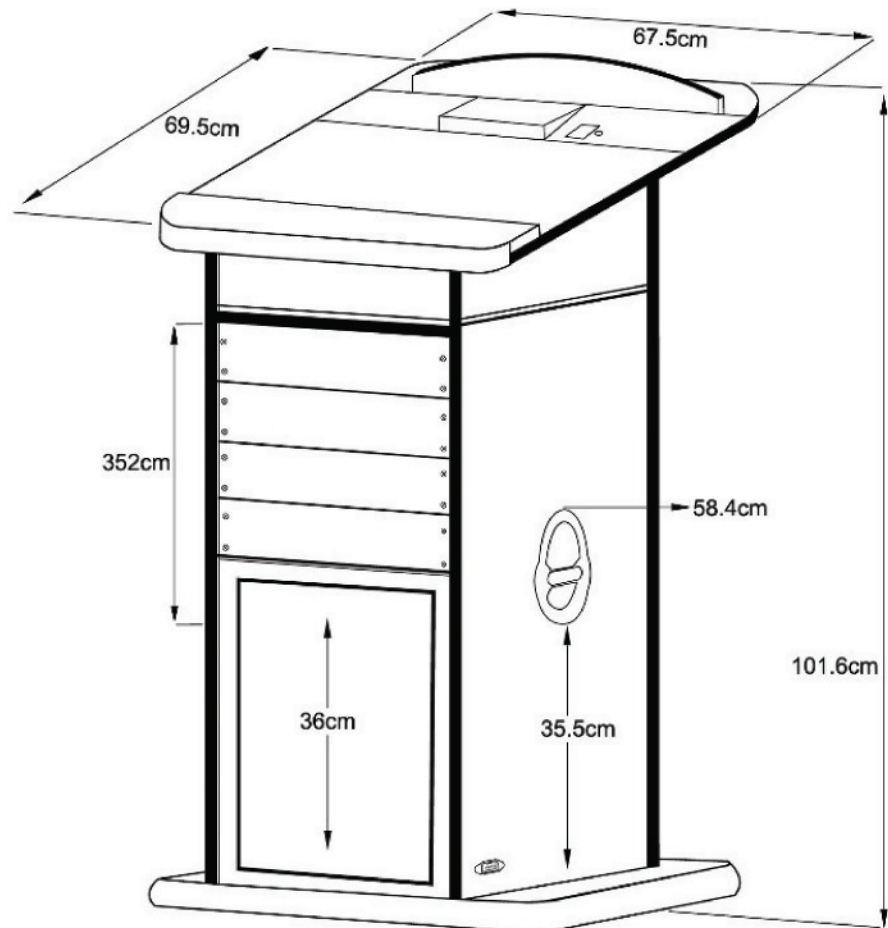

ROSTRUM

Rostrum R-2003 SERIES

Rostrum Dimensions

Introducing the awesome new EMIX Rostrum. The Integrated Rostrum is the most innovative, unique, functional and beautiful Rostrum in the market today. Crafted from the finest wood and laminated with PVC material. This awesome Integrated Rostrum come with a standard powerful sound system that will deliver your message with unparalled clarity, and a rich elegant presentation.

The Rostrum penter polyster fabric with poly vinyl chloride (PVC) coating and it is 0.6 mm thick. It will help to protect your Rostrum from scratches as well as help resist against liquip spills.