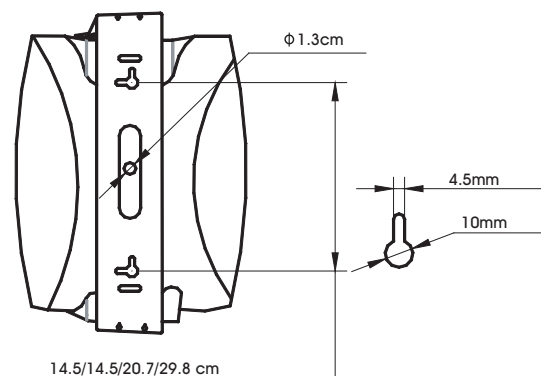

## Hanging Hole

Model	EMWS-661W	EMWS-662W	EMWS-663W	EMWS-664W
Driver Components	4" x 1"	5.25" x 1"	6.5" x 1"	8" x 3"
Rated Power	10W	20W	30W	50W
Max Power	20W	30W	45W	100W
Tapping Wattage	10W-5W-3W-OFF-8Ω	20W-10W-5W-OFF-8Ω	30W-15W-8W-OFF-8Ω	50W-25W-13W-OFF-8Ω
Line Voltage / Rated Impedance	70-100V / 8Ω	70-100V / 8Ω	70-100V / 8Ω	70-100V / 8Ω
Sensitivity (1m,1W)	90dB	90dB	91dB	91dB
Freq. Response	100-20,000Hz	90-20,000Hz	70-20,000Hz	55-20,000Hz
Color	Black	Black	Black	Black
Dimensions	180 x 170 x 150mm	200 x 185 x 170mm	330 x 210 x 195mm	442 x 255 x 276mm
Weight	2.8kg	3.4kg	4.2kg	8.4kg