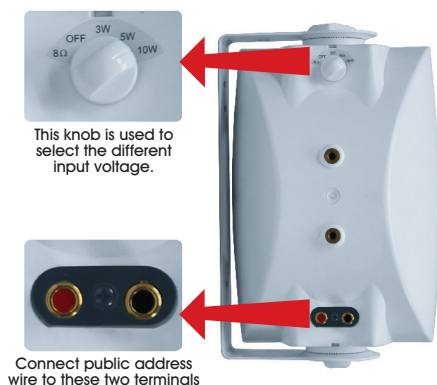

Installation Diagram