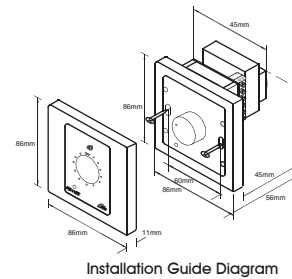

EMV-60xx Volume Control

DESCRIPTIONS

The **EMIX** volume control intended for public address application with the options of 6 watts, 12 watts, 30 watts, 50 watts and 100 watts. The size is British standard with MK1 gang plate.

The panel is made of high impact ABS plastic with white-based polycarbonate facial and reserve silkscreen of black colour marking and wording and **EMIX** logo.

FEATURES

- Built-in 24VDC override relay
- Continuous rotating system
- Suitable for both 3 wires and 4 wires system
- Optional surface mounting box for M (model = TAB001)
- ABS self extinguishing face plates

INSTALLATION & CONFIGURATION NOTES

SPECIFICATIONS

Model	EMV-6006	EMV-6012	EMV-6030	EMV-6050	EMV-6100
Power Ratings	6W	12W	30W	50W	100W
Line Voltage	100V	100V	100V	100V	100V
Current Output	100mA	100mA	100mA	100mA	100mA
Total Attenuation	34dB	30dB	30dB	30dB	30dB
Switch Position	5+ OFF	11+ Off	11+ Off	11+ Off	11+ Off
Colour	White(I0499)	White(I0499)	White(I0499)	White(I0499)	White(I0499)
Dimension (W × H × D)	86 × 88 × 28mm	86 × 86 × 45mm	86 × 86 × 45mm	86 × 86 × 45mm	86 × 86 × 45mm
Net Weight	90G	90G	90G	90G	90G