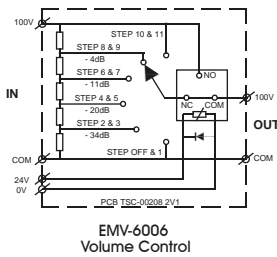

EMV-60xx Volume Control

DESCRIPTIONS

The **EMIX** volume control intended for public address application with the options of 6 watts, 12 watts, 30 watts, 50 watts and 100 watts. The size is British standard with MK1 gang plate.

The panel is made of high impact ABS plastic with white-based polycarbonate facial and reserve silkscreen of black colour marking and wording and **EMIX** logo.

FEATURES

- Built-in 24VDC override relay
- Continuous rotating system
- Suitable for both 3 wires and 4 wires system
- Optional surface mounting box for M (model = TAB001)
- ABS self extinguishing face plates

INSTALLATION & CONFIGURATION NOTES

SPECIFICATIONS

Model	EMV-6006	EMV-6012	EMV-6030	EMV-6050	EMV-6100
Power Ratings	6W	12W	30W	50W	100W
Line Voltage	100V	100V	100V	100V	100V
Current Output	100mA	100mA	100mA	100mA	100mA
Total Attenuation	34dB	30dB	30dB	30dB	30dB
Switch Position	5+ OFF	11+ Off	11+ Off	11+ Off	11+ Off
Colour	White(I0499)	White(I0499)	White(I0499)	White(I0499)	White(I0499)
Dimension (W × H × D)	86 × 88 × 28mm	86 × 86 × 45mm	86 × 86 × 45mm	86 × 86 × 45mm	86 × 86 × 45mm
Net Weight	90G	90G	90G	90G	90G