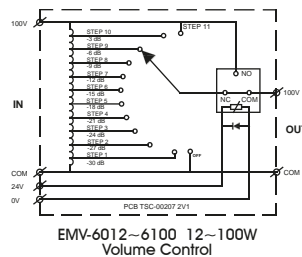

EMV-60xx Volume Control

DESCRIPTIONS

The **EMIX** volume control intended for public address application with the options of 6 watts, 12 watts, 30 watts, 50 watts and 100 watts. The size is British standard with MK1 gang plate.

The panel is made of high impact ABS plastic with white-based polycarbonate facial and reserve silkscreen of black colour marking and wording and **EMIX** logo.

FEATURES

- Built-in 24VDC override relay
- Continuous rotating system
- Suitable for both 3 wires and 4 wires system
- Optional surface mounting box for M (model = TAB001)
- ABS self extinguishing face plates

INSTALLATION & CONFIGURATION NOTES

SPECIFICATIONS

Model	EMV-6006	EMV-6012	EMV-6030	EMV-6050	EMV-6100
Power Ratings	6W	12W	30W	50W	100W
Line Voltage	100V	100V	100V	100V	100V
Current Output	100mA	100mA	100mA	100mA	100mA
Total Attenuation	34dB	30dB	30dB	30dB	30dB
Switch Position	5+ OFF	11+ Off	11+ Off	11+ Off	11+ Off
Colour	White(I0499)	White(I0499)	White(I0499)	White(I0499)	White(I0499)
Dimension (W × H × D)	86 × 88 × 28mm	86 × 86 × 45mm	86 × 86 × 45mm	86 × 86 × 45mm	86 × 86 × 45mm
Net Weight	90G	90G	90G	90G	90G