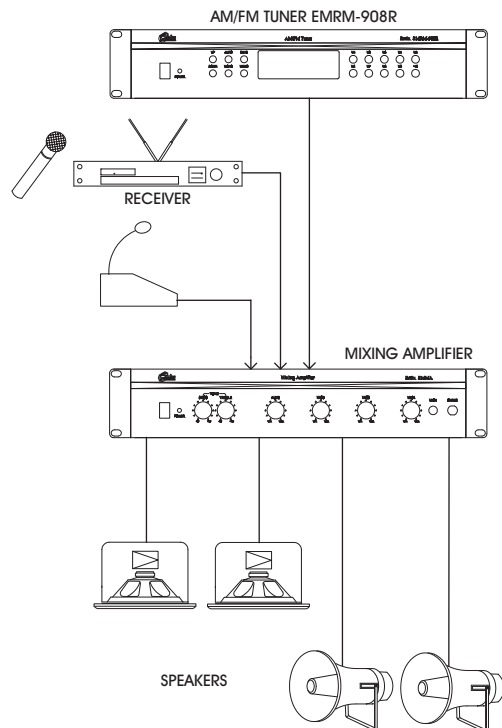

Schematic Diagram

19" RACK MOUNT PA SYSTEM PRODUCT

*Specifications and design are subjected to change without notice for improvements.