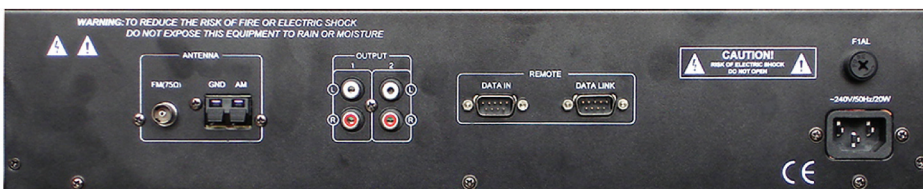

EMRM-908R

AM/FM Tuner

The **EMIX** EMRM-908R is a tuner to suit various needs of today's public address systems. This unit is the ideal high-quality radio tuner for background music in public address systems. This unit comprises an FM/AM tuner with direct tuning to station frequency or memory preset with Quartz PLL synthesized tuning system.

It is standard 19" rack-mountable with earpieces provided and only takes up 2U of space.

Features

- > Microprocessor controlled digital tuning system with easy operated soft touch buttons
- > Multi function Vacuum Fluorescent Display
- > Auto scan AM & FM, 20 available channels
- > Random access preset memory
- > Preset memory back up

Model		EMRM-908R
Band	FM	87.0MHz - 108.0MHz (ASIA / USA, 100kHz)
	AM	522kHz - 1620kHz (ASIA / USA, 10kHz)
Sensitivity	FM	16dBu
	AM	49dBu
S/N	FM	Mono 75dB, Stereo 70dB
	AM	40dB
Freq. Step	FM	50kHz
	AM	9kHz
MF	FM	10.7MHz
	AM	450kHz
Output level		650mV / 2.2kΩ
Frequency Response		60Hz - 15kHz $\pm$ 1.5dB
Protection		AC fuse
Power Supply		240VAC $\pm$ 10%, 50/60Hz or DC24V $\pm$ 10%
Dimensions (W X H x D)		485 x 88 x 387mm
Gross weight		4.8kg
Net weight		4kg

Rear View

Schematic Diagram

19" RACK MOUNT PA SYSTEM PRODUCT

*Specifications and design are subjected to change without notice for improvements.