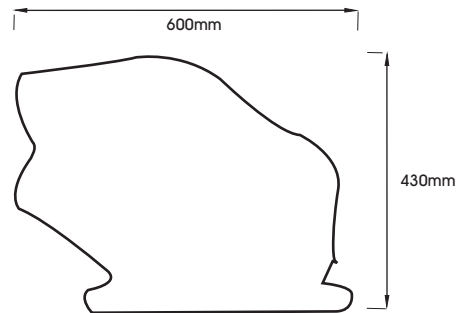

EMGS-644

Outdoor Lawn Speaker-Rock

Features

- > The rock is made of resin
- > Suitable for outdoor use
- > Different input voltage (70/100) V can be selected
- > Water resistance and durable

Model	EMGS-644
Rated Power	30W
Frequency	60-14000Hz
Sensitivity	88dB
Maximum SPL	103dB
Dimension (L x W x H)	230 x 600 x 430mm
Weight	8.5kg

Dimensions

Installation Diagram