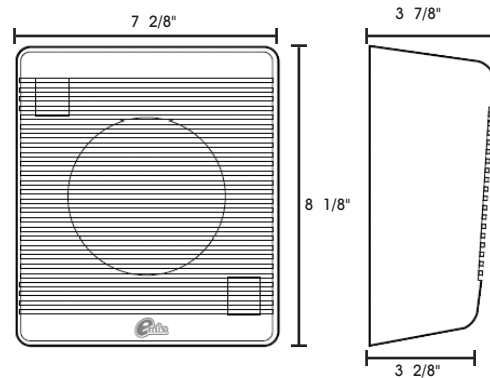

EMBS-3506

5 Inch Box Speaker

The **EMIX** EMBS-3506 5 inches box speaker is designed and built with a robust white ABS plastic enclosure which offers both durability and versatility.

The 120mm dual cone full range loudspeaker with a 93dB output and 106 degree coverage provides unmatched high quality music and speech reproduction under all noise conditions. Maximum output power achievable is 9 Watts.

It has built-in matching transformer offering various power tapping connection options.

Features

- > Fire retardant ABS enclosure
- > 120mm dual cone full range speaker
- > 93dB output
- > 106 degree coverage
- > 100Hz - 18KHz Frequency Response for Highly Intelligible Sound Reproduction
- > Build-in matching transformer for various taping (1W/2W/3W/6W)

Dimension

Model	EMBS-3506
Speaker Type	120mm Dual Cone Full Range Loudspeaker
Rated Input	100V : 6W (1W/2W/3W/6W)
Frequency Response	100Hz ~ 18KHz
Sensitivity (1W/rated at 1m)	93dB
Maximum Power	9W Max
Rated Impedance	1.6 KOhm (1.6KOhm/3.3KOhm/5KOhm/10KOhm)
Coverage Angle (1KHz, 6dB)	106 deg
Finishing	White
Dimension (W x H x D)	185mm x 209mm x 96mm
Weight	0.9kg