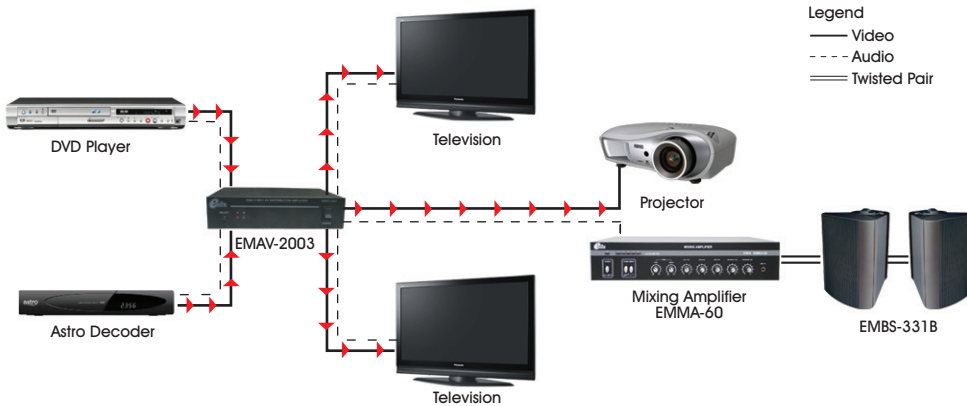

EMAV-2003

2 in / 3 out AV Distributor Amplifier

Features

- > 2 input RCA-visual with audio interface
- > 3 output RCA-visual with audio stereo output
- > Manually selectable by button control the AV equipment of your choice
- > Soft touch push button for 2 source switching, no wires plugging in/out

Model

EMAV-2003

Power Source	230 VAC , 50/60Hz
AC Cord Length	1.3m
Colour	Black
Housing	Solid Metal
Weight	1.2kg
Dimension (W x H x D)	19.5 x 4.5 x 13.5cm

Schematic Diagram

Abbreviation	Name	Resolution	Aspect Ratio
VGA	Video Graphics Array	640 x 480	4 : 3
WVGA	Wide Video Graphics Array	852 x 480 854 x 480	16 : 9 16 : 9
SVGA	Super Video Graphics Array	800 x 600	4 : 3
XGA	Extended Video Graphics Array	1024 x 768	4 : 3
WXGA+	Wide Extended Graphics Array Plus	1440 x 900	16 : 10
SXGA	Super Extended Graphics Array	1280 x 1024	5 : 4